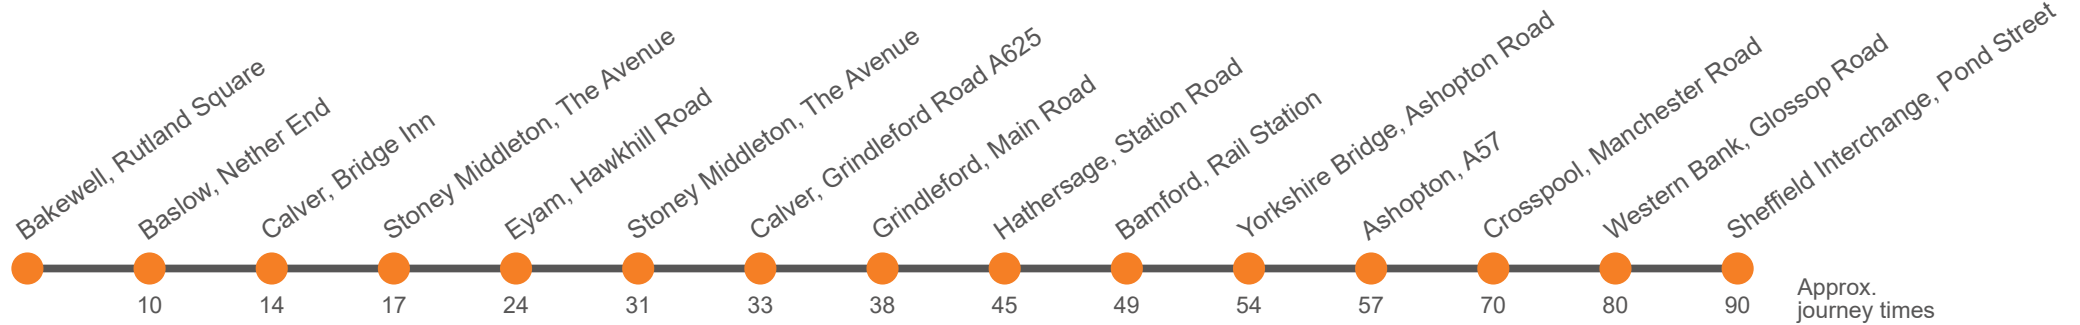

Monday to Friday (continued)

Service:	257	257
Bakewell, Lady Manners School, Shutts Lane	...	...
Bakewell, Rutland Square, Stand D	1655	1755
Baslow, Nether End	1705	1805
Calver, Bridge Inn	1709	1809
Stoney Middleton, Royal Oak	1712	1812
Ashford-in-the-water, Ashford Arms		
Wardlow, Bulls Head		
Eyam, Hawkhill Road/Eyam Museum	1719	1819
Stoney Middleton, Chip Shop	1726	1826
Calver Sough, Grindleford Road A625	1728	1828
Grindleford, Mount Pleasant	1733	1833
Hathersage, Little John Hotel	1740	1840
Foolow, Bulls Head		
Great Hucklow Lane End, Foolow Road		
Hope Valley College		
Bamford Station	1744	1844
Yorkshire Bridge Hotel	1749	1849
Ladybower Inn, A57	1752	1852
Crosspool, Manchester Rd/Vernon Terrace	1805	1905
Royal Hallamshire Hospital, Glossop Rd	1815	1915
Sheffield Interchange, Pond Street	1825	1925

A Shuttle Bus operated by Hulleys connects Bradwell with Castleton while the Brough - Bradwell road is closed until approximately 15th September 2024