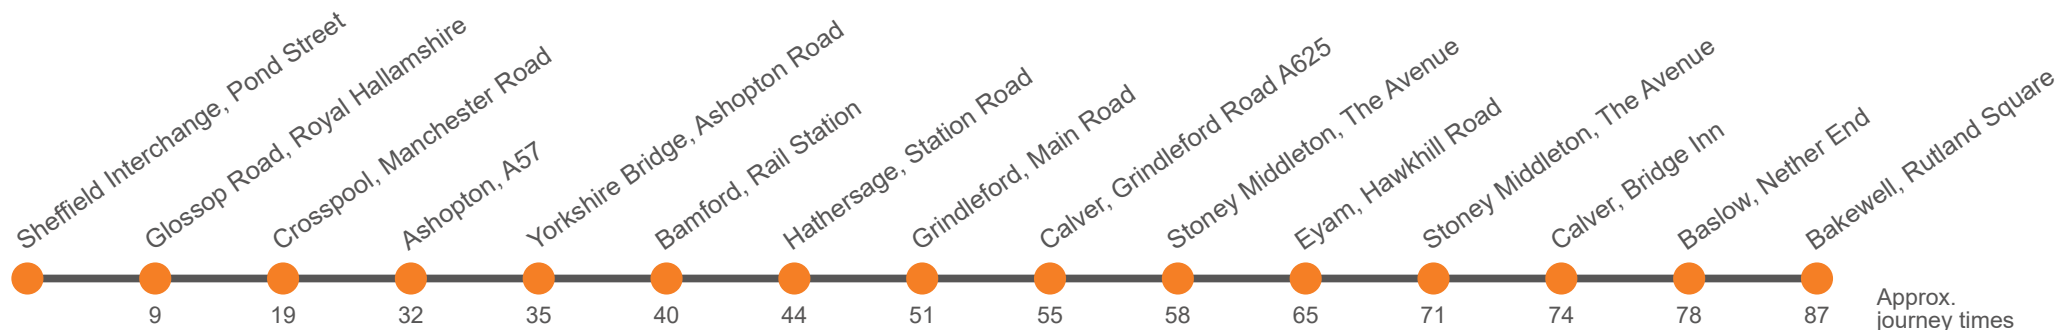

Saturday

Service:	257a	257b	257	257	257	257b	257	257	257	
Sheffield Interchange, Pond Street	0700	0800	0900	00		1400	1500	1600	1700	1830
Royal Hallamshire Hospital, Glossop Rd	0710	0810	0910	10		1410	1510	1610	1710	1839
Crosspool, o/s Church	0720	0820	0920	20		1420	1520	1620	1720	1847
Ladybower Inn, A57	0733	0833	0933	33		1433	1533	1633	1733	1859
Yorkshire Bridge Hotel	0736	0836	0936	36		1436	1536	1636	1736	1901
Bamford Station	0741	0841	0941	41		1441	1541	1641	1741	1903
Hathersage, Little John Hotel	0745		0945	45		1445		1645	1745	1907
Grindleford, Mount Pleasant	0752		0952	52		1452		1652	1752	1913
Calver Sough, Grindleford Road A625	0757		0957	57		1457		1657	1757	1917
Stoney Middleton, Royal Oak	0800		1000	00	until	1500		1700	1800	1919
Hope Church <i>arr</i>		0844					1544			
Hope Church <i>dep</i>		0847					1547			
Eyam, Hawkhill Road/Eyam Museum	0807	0907	1007	07		1507	1607	1707	1807	1923
Stoney Middleton, Chip Shop		0913	1013	13		1513	1613	1713	1813	1927
Calver, Bridge Inn		0916	1016	16		1516	1616	1716	1816	1929
Baslow, Nether End		0920	1020	20		1520	1620	1720	1820	1932
Wardlow, Church	0816									
Ashford-in-the-water, Ashford Arms	0821									
Bakewell, Rutland Square, Stand D	0830	0930	1030	30		1530	1630	1730	1830	1941

A Shuttle Bus operated by Hulleys connects Bradwell with Castleton while the Brough - Bradwell road is closed until approximately 15th September 2024