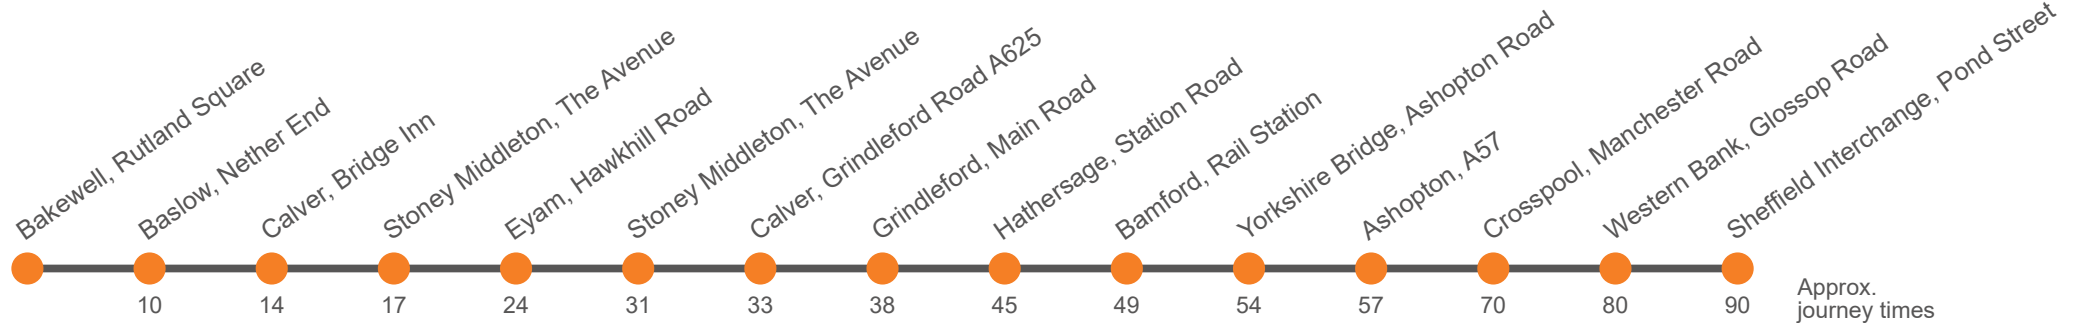

Saturday

Service:	257	257b	257	257	257	257b	257a	257	257
Bakewell, Rutland Square, Stand D	0655	0755	0855	55	1355	1455	1555	1655	1755
Baslow, Nether End	0705	0805	0905	05	1405	1505		1705	1805
Calver, Bridge Inn	0709	0809	0909	09	1409	1509		1709	1809
Stoney Middleton, Royal Oak	0712	0812	0912	12	1412	1512		1712	1812
Ashford-in-the-water, Ashford Arms							1600		
Wardlow, Bulls Head							1612		
Eyam, Hawkhill Road/Eyam Museum	0719	0819	0919	19	1419	1519	1619	1719	1819
Stoney Middleton, Chip Shop	0726		0926	26	1426		1626	1726	1826
Calver Sough, Grindleford Road A625	0728		0928	28	1428		1628	1728	1828
Grindleford, Mount Pleasant	0733		0933	33	1433		1633	1733	1833
Hathersage, Little John Hotel	0740		0940	40	1440		1640	1740	1840
Foolow, Bulls Head		0823				1523			
Great Hucklow Lane End, Foolow Road		0826				1526			
Bamford Station	0744	0844	0944	44	1444	1544	1644	1744	1844
Yorkshire Bridge Hotel	0749	0849	0949	49	1449	1549	1649	1749	1849
Ladybower Inn, A57	0752	0852	0952	52	1452	1552	1652	1752	1852
Crosspool, Manchester Rd/Vernon Terrace	0805	0905	1005	05	1505	1605	1705	1805	1905
Royal Hallamshire Hospital, Glossop Rd	0815	0915	1015	15	1515	1615	1715	1815	1915
Sheffield Interchange, Pond Street	0825	0925	1025	25	1525	1625	1725	1825	1925

Then at these mins past the hour until

A Shuttle Bus operated by Hulleys connects Bradwell with Castleton while the Brough - Bradwell road is closed until approximately 15th September 2024

The Mon-Saturday service is partly funded by Derbyshire County Council