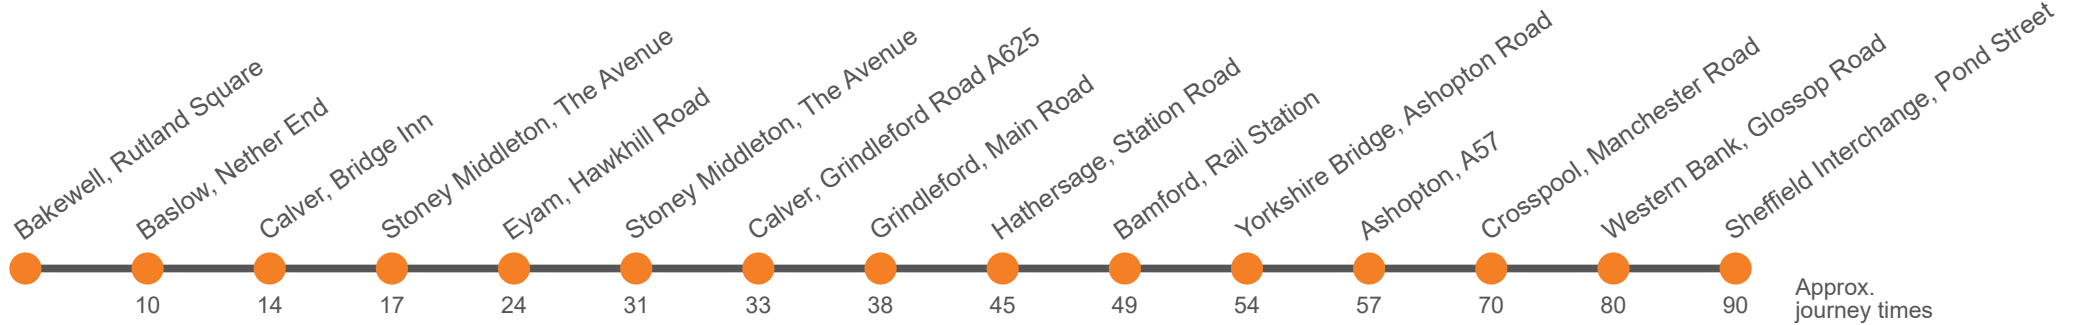

A Shuttle Bus operated by Hulleys connects Bradwell with Castleton while the Brough - Bradwell road is closed until approximately 15th September 2024

Monday to Friday

Codes	Hol		Sch			Hol		Sch		Sch	Hol
Service:	257b	257	257b	257b	257	257	257b	257b	257a	257a	
Bakewell, Lady Manners School, Shutts Lane	1545	...	
Bakewell, Rutland Square, Stand D	...	0655	0755	0755	0855	55	1355	1455	1455	1555	1555
Baslow, Nether End	...	0705	0805	0805	0905	05	1405	1505	1505		
Calver, Bridge Inn	...	0709	0809	0809	0909	09	1409	1509	1509		
Stoney Middleton, Royal Oak	...	0712	0812	0812	0912	12	1412	1512	1512		
Ashford-in-the-water, Ashford Arms	...									1600	1600
Wardlow, Bulls Head	...									1612	1612
Eyam, Hawkhill Road/Eyam Museum	...	0719	0819	0819	0919	19	1419	1519	1519	1619	1619
Stoney Middleton, Chip Shop	...	0726			0926	26	1426			1626	1626
Calver Sough, Grindleford Road A625	...	0728			0928	28	1428			1628	1628
Grindleford, Mount Pleasant	...	0733			0933	33	1433			1633	1633
Hathersage, Little John Hotel	...	0740			0940	40	1440			1640	1640
Foolow, Bulls Head	...		0823	0823				1523	1523		
Great Hucklow Lane End, Foolow Road	...		0826	0826				1526	1526		
Hope Valley College	...			0840					1540		
Bamford Station	0704	0744	0844	0844	0944	44	1444	1544	1544	1644	1644
Yorkshire Bridge Hotel	0709	0749	0849	0849	0949	49	1449	1549	1549	1649	1649
Ladybower Inn, A57	0712	0752	0852	0852	0952	52	1452	1552	1552	1652	1652
Crosspool, Manchester Rd/Vernon Terrace	0725	0805	0905	0905	1005	05	1505	1605	1605	1705	1705
Royal Hallamshire Hospital, Glossop Rd	0735	0815	0915	0915	1015	15	1515	1615	1615	1715	1715
Sheffield Interchange, Pond Street	0745	0825	0925	0925	1025	25	1525	1625	1625	1725	1725